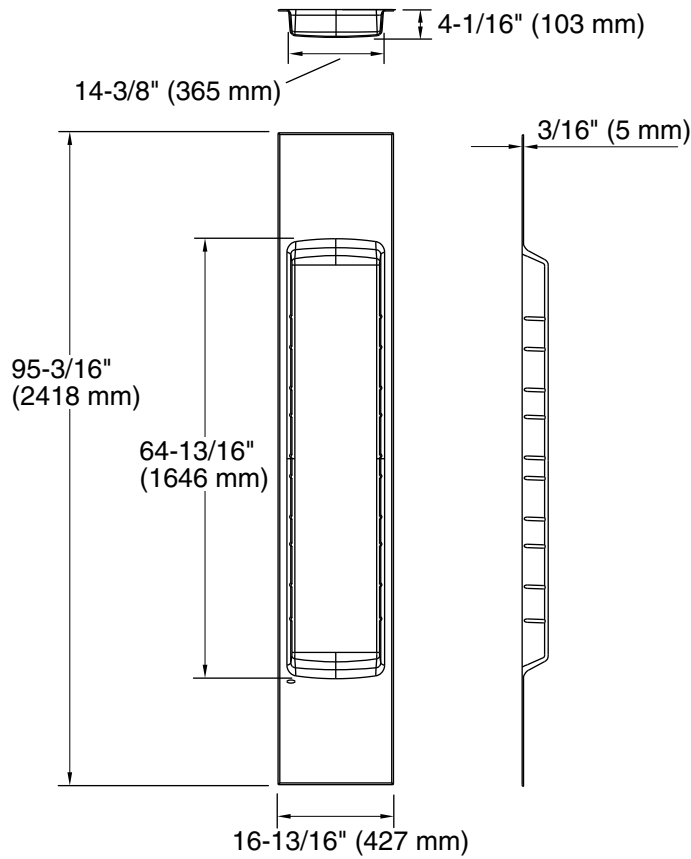

Features

- For use with KOHLER Choreograph wall panels
- Four shelves; all removable for easy cleaning
- Unique design ensures no water can collect on the shelves
- Shower basket offers concealed storage for small items
- Shelves and basket are height-adjustable to 10 positions
- One shelf includes a hook for hanging storage and a cup for toothbrushes or razors
- Integrated foot ledge makes it easier to shave or wash your feet
- Recommended K-97636 Choreograph seam joint for installation (sold separately)
- Acrylic with matte finish to coordinate with Choreograph shower walls

Included Components

Additional Components:

- Integral hook
- Rubber basket
- Shelves (3)

Codes/Standards

None Applicable

KOHLER® Choreograph Shower Walls and Accessories Limited Warranty

See website for detailed warranty information.

Available Colors/Finishes

Color tiles intended for reference only.

Color	Code	Description
	0	White
	96	Biscuit
	NY	Dune
	95	Ice™ Grey

Technical Information

All product dimensions are nominal.

Installation Type: Individual wall